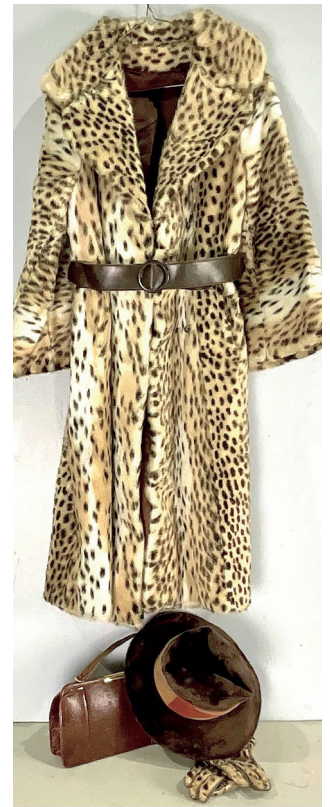

Glass

Including a quantity of Studio glass ware, glass epergnes, Stourbridge, Murano, iridescent glass vases, Brierley glass ware, large quantity of party drinking glasses, Babycham glasses, glass floats.

Miscellaneous

Metal ware including heavy brass footman, large blacksmith made sign bracket, cash iron fire back, door porters, copper and brass ware including copper pans, samovar, kettles, saucepans, copper planters, coal helmets, brass canons, candelabra, lighting including Anglepoise, Art Deco and other figural table lamps, unusual desk lamp, glass lanterns, vintage glass shell lamp shades, a collection of vaseline glass and other oil lamps, various cameras and accessories, miscellaneous good quality lenses, binoculars, theodolite, Hawke spotting scope, vintage microscope, various flat screen TVs, Yamaha acoustic guitar, square piano, viola in case, Le Crueset cookware, fountain pens, apple presses, clocks including long case clocks, impressive part garniture, brass ships clock, clothing and haberdashery, including Hugo Boss gent's lambskin coat, black velvet opera clock, various lots of vintage clothing, hats, furs, carpets and rugs including Persian, Turkoman, Afghan, Pakistan Bokhara, qty. fishing tackle including Hardy, Greys and other carbon fly rods, reels, salmon fishing tackle, coarse fishing tackle, treen including wooden boxes, knee desks, tea caddies, tribal art, silver and plated items inc. shell shaped spoon warmer, Gerald Benney fish eaters, Victorian Kings pattern corkscrew, dolls including Victorian and Norah Wellings, even a quantity of canon balls!

Viewing
Tuesday 24th September
10am to 5.30pm
and morning of sale from
8.30am

Buyer's premium 18% (Inc VAT)
Online viewing and bidding
www.easyliveauction.com/johngoodwin
Auctioneer: Chris Maulkin

Saleroom phone number
01684 212144

Please register with our emailing list for sale notifications,
Contact chris@johngoodwin.co.uk