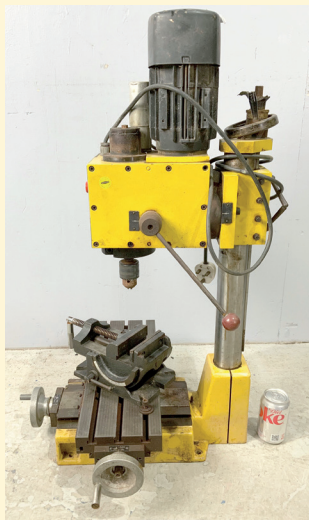

General Collective & Interiors Sale

10am • Wednesday 25th September • John Goodwin Saleroom
Unit 2, Merebrook Business Park, Hanley Road, Malvern, Worcestershire WR13 6NP

A largely unreserved general collective sale of more the 650 lots!

Paintings and Prints

To include various oils, watercolours and prints including works by Gerald Beattie, Sam Towers, V Jorgensen, Cyril Fraden, John Corvin, David Roberts lithographs, very large quantity of framed and un-framed engravings, prints and plates including birds, flowers, military and others, David Buckle (ex Royal Worcester Porcelain) watercolours, portrait miniature, horse racing and other equestrian, oriental scrolls and watercolours on silk, Chinese rice paper, framed tapestry, maple frames, 1975 Wembley concert poster, large selection of mirrors.

Books and Ephemera

Including Folio Society, Thos. Bewick History of Quadrupeds and other antiquarian Natural History books, Art Deco bindings, Observer books, fishing related etc. Ian Fleming James Bond First Editions, signed Liverpool programme

Furniture

A large entry to include high end modern designer furniture, tables, chairs, cabinets, bookshelves etc. Ercol including Golden Dawn, various tables, sets of Ercol chairs, sofas and other soft furnishings, shelves, 'Baby Giraffe' bookcase trolley, Ercol 'Windsor' dressing chest and chest of drawers, G Plan tables, Scandi style vintage sofa, Stag Minstrel, McIntosh sideboard and other items, Stonehill furniture, Conran Habitat dining table, Bauhaus dining chairs, vintage operators revolving chair, Brutalist stool, old pine including housekeepers cabinet, bank of haberdashery drawers, pine chest of drawers, pine box settle, bank of 20 haberdashery/storage drawers, oak and pine dressers, linen press, Georgian and Victorian chest of drawers, Robson Ward kitchen cabinet, book shelves, glazed Rowntree confectioners cabinet, oak lowboy, oak settle, Windsor chair, captains chair, elm blanket box, carved oak chests, sets of Georgian and 'country' chairs, glass top 'Blackamoor' table

Please register with our emailing list for sale notifications,
Contact chris@johngoodwin.co.uk